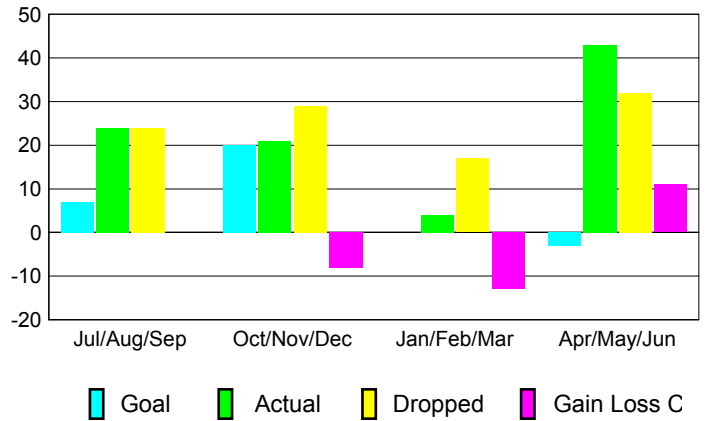

GMT: **Pedro Marrello**

Location: **CHILE**

GMT CA: **3**

CLUBS

Month	New Club Goal	Actual New Clubs	Actual Dropped Clubs	Gain/Loss of Clubs
2012-2013				
Jul/Aug/Sep	0	0	0	0
Oct/Nov/Dec	1	0	2	-2
Jan/Feb/Mar	0	0	0	0
Apr/May/Jun	0	0	1	-1
Totals	1	0	3	-3

Club Results 2012-2013

Goal, New, Dropped, Gain/Loss

YTD Status Quo Clubs 2012-2013

Status Quo Clubs Compared to Status Quo Members

Club Gain/Loss 2012-2013

MEMBERSHIP

Month	Net Memb Goal	Actual New Memb	Actual Dropped Memb	Gain/Loss of Memb
2012-2013				
Jul/Aug/Sep	7	24	24	0
Oct/Nov/Dec	20	21	29	-8
Jan/Feb/Mar	0	4	17	-13
Apr/May/Jun	-3	43	32	11
Totals	24	92	102	-10

Membership Results 2012-2013

Goal, New, Dropped, Gain/Loss

Gender Comparison 2012-2013

Membership Gain/Loss 2012-2013