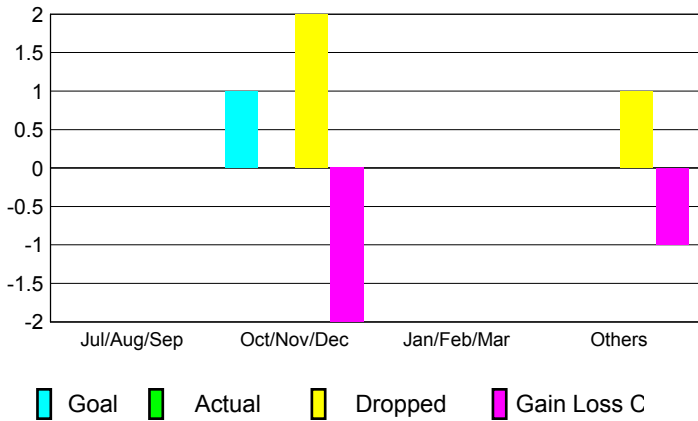

GMT: **Pedro Marrello**

Location: **CHILE**

GMT CA: **3**

CLUBS

Month	New Club Goal	Actual New Clubs	Actual Dropped Clubs	Gain/Loss of Clubs
2012-2013				
Jul/Aug/Sep	0	0	0	0
Oct/Nov/Dec	1	0	2	-2
Jan/Feb/Mar	0	0	0	0
Apr/May/Jun	0	0	1	-1
Totals	1	0	3	-3

Club Results 2012-2013

Goal, New, Dropped, Gain/Loss

YTD Status Quo Clubs 2012-2013

Status Quo Clubs Compared to Status Quo Members

Club Gain/Loss 2012-2013

MEMBERSHIP

Month	Net Memb Goal	Actual New Memb	Actual Dropped Memb	Gain/Loss of Memb
2012-2013				
Jul/Aug/Sep	7	24	24	0
Oct/Nov/Dec	20	21	29	-8
Jan/Feb/Mar	0	4	17	-13
Apr/May/Jun	-3	43	32	11
Totals	24	92	102	-10