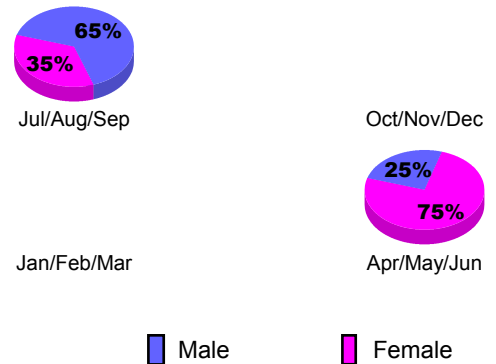

Club Results 2012-2013

Goal, New, Dropped, Gain/Loss

YTD Status Quo Clubs 2012-2013

Status Quo Clubs Compared to Status Quo Members

Club Gain/Loss 2012-2013

MEMBERSHIP

Month	Net Memb Goal	Actual New Memb	Actual Dropped Memb	Gain/Loss of Memb
2012-2013				
Jul/Aug/Sep	7	24	24	0
Oct/Nov/Dec	20	21	29	-8
Jan/Feb/Mar	0	4	17	-13
Apr/May/Jun	-3	43	32	11
Totals	24	92	102	-10

Membership Results 2012-2013

Goal, New, Dropped, Gain/Loss

Gender Comparison 2012-2013

Membership Gain/Loss 2012-2013